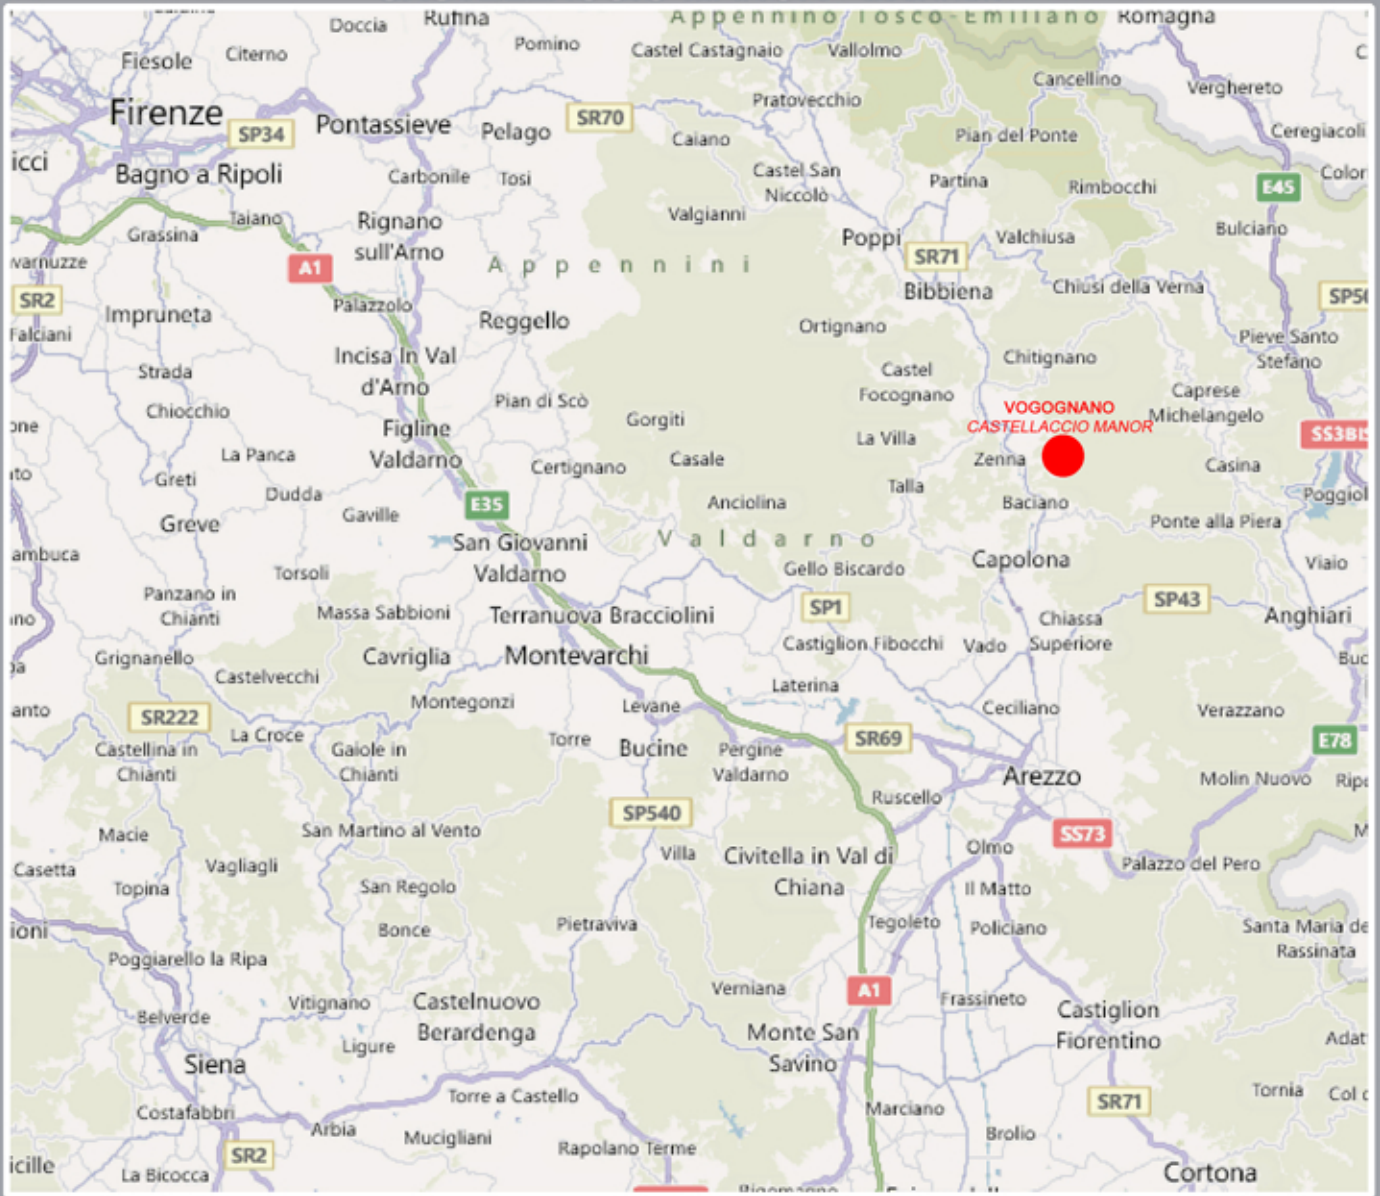

CASTELLACCIO MANOR

Vogognano (Arezzo) Tuscany ITALY

THE PRESENTATION WAS PREPARED BY STUDIO OF ARCHITECTURE - ART - DESIGN - AREA50100 - FLORENCE

MICHELE PRINCIPE - ARCHITECT
SERGIO ARESU - DESIGNER

CASTELLACCIO MANOR - LOCATION